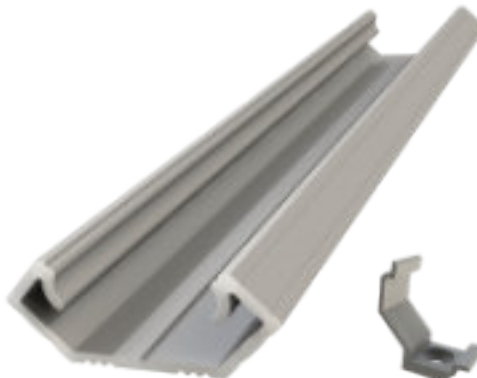

## AL12-GLC1

Available colours: **silver,white, black**

Material: **anodized aluminium**

Application: **standard corner**

LED strip width: **up to 12 mm**

Additional lengths: **1000mm, 2020mm, 3000mm, 4150 mm**