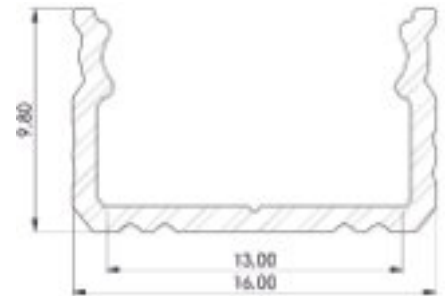

### AL12-GLS2

Available colours: **silver, white, black**

Material: **anodized aluminium**

Application: **surface tiles**

LED strip width: **up to 12 mm**

Additional lengths: **1000mm, 2020mm, 3000mm, 4150 mm**