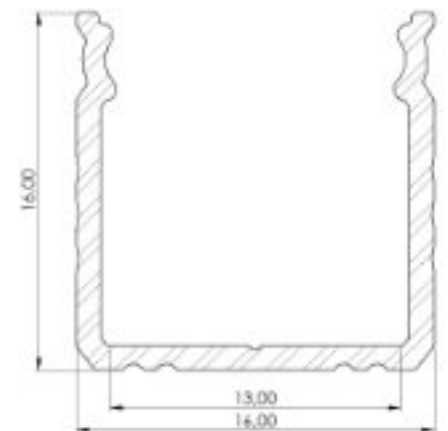

### AL12-GLS3

Available colours: **silver, white, black**

Material: **anodized aluminium**

Application: **surface tiles**

LED strip width: **up to 12 mm**

Additional lengths: **1000mm, 2020mm, 3000mm, 4150 mm**

## Surface profile for metal shelves