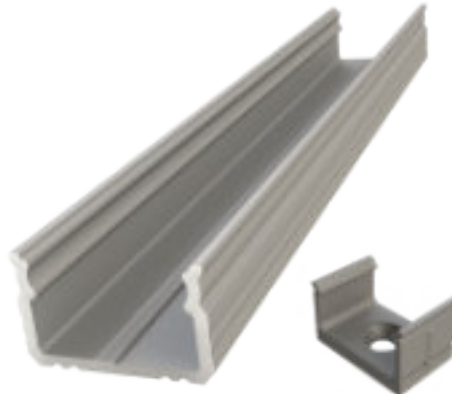

### AL12-GLS2

Available colours: **silver, white, black**

Material: **anodized aluminium**

Application: **surface tiles**

LED strip width: **up to 12 mm**

Additional lengths: **1000mm, 2020mm, 3000mm, 4150 mm**