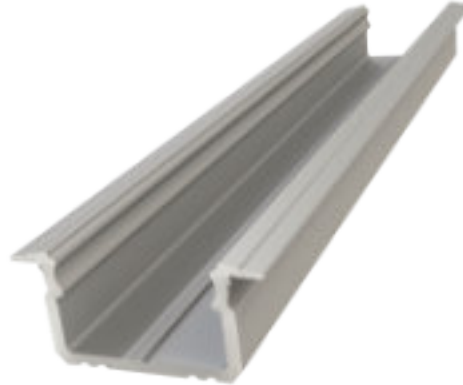

## AL12-GLG2

Available colours: **silver,white, black**

Material: **anodized aluminium**

Application: **grove tiles**

LED strip width: **up to 12 mm**

Additional lengths: **1000mm, 2020mm, 3000mm, 4150 mm**