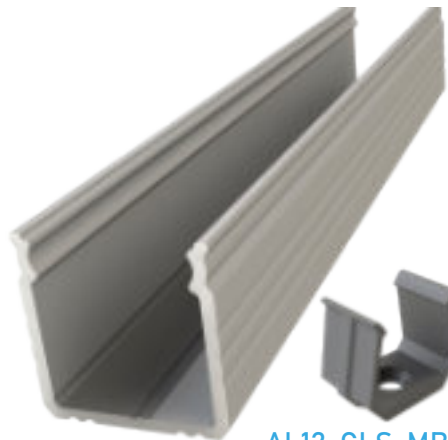

### AL12-GLS3

Available colours: **silver, white, black**

Material: **anodized aluminium**

Application: **surface tiles**

LED strip width: **up to 12 mm**

Additional lengths: **1000mm, 2020mm, 3000mm, 4150 mm**

## Surface profile for metal shelves