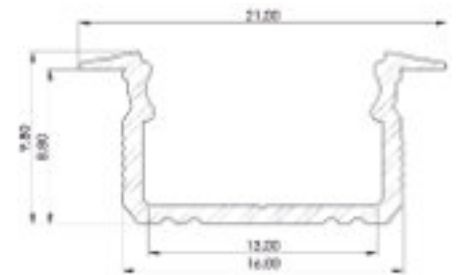

## AL12-GLG2

Available colours: **silver,white, black**

Material: **anodized aluminium**

Application: **grove tiles**

LED strip width: **up to 12 mm**

Additional lengths: **1000mm, 2020mm, 3000mm, 4150 mm**