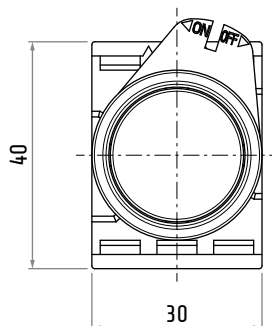

PPPL1

PPPL2

PPPL3

PPPL4

PPPL5

PPPL...

PEGASUS SERIES LATCHED PUSH BUTTON WITH Ø30 FLUSH LENS CAP

Series	Pegasus
Type	push button
Operation	latched
Cap	Ø30 flush lens
Fixing	Ø22
Panel thickness	1 ... 6 mm
Drilling template compliance	IEC/EN60947-5-1 CENELEC EN50007
Mechanical life	0.5×10 ⁶ operations
IP rating	IP65 *
Material	thermoplastic
Marking	CE, IMQ, RINA, UKCA

* IP66 with protection cap PCR

Code	Colour
PPPL1	red
PPPL2	green
PPPL3	yellow
PPPL4	blue
PPPL5	white

Dimensions in mm / Illustrations NOT in scale