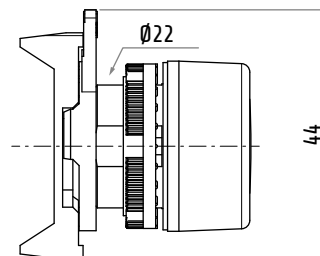

PPPL1

PPPL2

PPPL3

PPPL4

PPPL5

PPPL...

PEGASUS SERIES LATCHED PUSH BUTTON WITH Ø30 FLUSH LENS CAP

Series	Pegasus
Type	push button
Operation	latched
Cap	Ø30 flush lens
Fixing	Ø22
Panel thickness	1 ... 6 mm
Drilling template compliance	IEC/EN60947-5-1 CENELEC EN50007
Mechanical life	0.5×10 ⁶ operations
IP rating	IP65 *
Material	thermoplastic
Marking	CE, IMQ, RINA, UKCA

* IP66 with protection cap PCR

Code	Colour
PPPL1	red
PPPL2	green
PPPL3	yellow
PPPL4	blue
PPPL5	white

Dimensions in mm / Illustrations NOT in scale