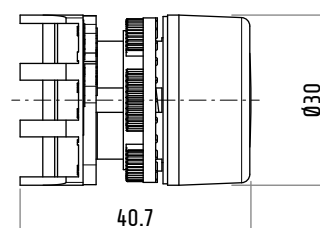

PPPL1

PPPL2

PPPL3

PPPL4

PPPL5

PPPL...

PEGASUS SERIES LATCHED PUSH BUTTON WITH Ø30 FLUSH LENS CAP

Series	Pegasus
Type	push button
Operation	latched
Cap	Ø30 flush lens
Fixing	Ø22
Panel thickness	1 ... 6 mm
Drilling template compliance	IEC/EN60947-5-1 CENELEC EN50007
Mechanical life	0.5×10 ⁶ operations
IP rating	IP65 *
Material	thermoplastic
Marking	CE, IMQ, RINA, UKCA

* IP66 with protection cap PCR

Code	Colour
PPPL1	red
PPPL2	green
PPPL3	yellow
PPPL4	blue
PPPL5	white

Dimensions in mm / Illustrations NOT in scale